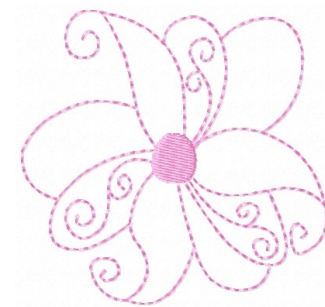

Name: Bloom Outline Machine Embroidery Design

SKU: HS01-hse180hb12

Brand: HeartStrings Embroidery

Unique Colors: 13 (1 color Stops)

Unique Colors

	Color Name (Color Code)	Manufacturer - Type
	Super White (1001) [No Color Selected]	madeira - rayon
	Dusty Lilac (1263) [No Color Selected]	madeira - rayon
	Crocus (286)	Exquisite - Polyester 1000m

Complete Color Sequence

#		Color Name (Color Code)	Manufacturer - Type
1		Super White (1001) [No Color Selected]	madeira - rayon
2		Super White (1001) [No Color Selected]	madeira - rayon
3		Crocus (286)	Exquisite - Polyester 1000m