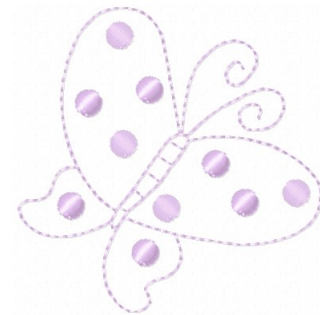

**Name:** Outline Butterfly Machine Embroidery Design

**SKU:** HS01-hse180hb1

**Brand:** HeartStrings Embroidery

**Unique Colors:** 13 (1 color Stops)

## Unique Colors

	<b>Color Name (Color Code)</b>	<b>Manufacturer - Type</b>
	Super White (1001) [No Color Selected]	madeira - rayon
	Dusty Lilac (1263) [No Color Selected]	madeira - rayon
	Crocus (286)	Exquisite - Polyester 1000m

# Complete Color Sequence

#		Color Name (Color Code)	Manufacturer - Type
1		Super White (1001) [No Color Selected]	madeira - rayon
2		Super White (1001) [No Color Selected]	madeira - rayon
3		Crocus (286)	Exquisite - Polyester 1000m