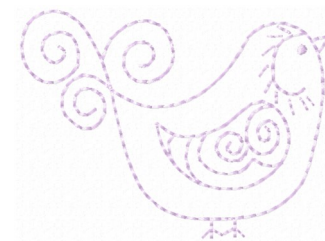

Name: Bird Outline Machine Embroidery Design

SKU: HS01-hse179hb6

Brand: HeartStrings Embroidery

Unique Colors: 13 (1 color Stops)

Unique Colors

| | Color Name (Color Code) | Manufacturer - Type |
|--|--|-----------------------------|
|  | Super White (1001) [No Color Selected] | madeira - rayon |
|  | Dusty Lilac (1263) [No Color Selected] | madeira - rayon |
|  | Crocus (286) | Exquisite - Polyester 1000m |

Complete Color Sequence

| # | | Color Name (Color Code) | Manufacturer - Type |
|---|--|--|--------------------------------|
| 1 | | Super White (1001) [No Color Selected] | madeira - rayon |
| 2 | | Super White (1001) [No Color Selected] | madeira - rayon |
| 3 | | Crocus (286) | Exquisite - Polyester 1000m |