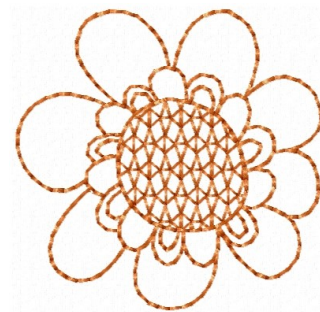

**Name:** Flower Bloom Machine Embroidery Design

**SKU:** HS01-hse179hb5

**Brand:** HeartStrings Embroidery

**Unique Colors:** 13 (1 color Stops)

## Unique Colors

	<b>Color Name (Color Code)</b>	<b>Manufacturer - Type</b>
	Super White (1001) [No Color Selected]	madeira - rayon
	Dusty Lilac (1263) [No Color Selected]	madeira - rayon
	Crocus (286)	Exquisite - Polyester 1000m

# Complete Color Sequence

#		Color Name (Color Code)	Manufacturer - Type
1		Super White (1001) [No Color Selected]	madeira - rayon
2		Super White (1001) [No Color Selected]	madeira - rayon
3		Crocus (286)	Exquisite - Polyester 1000m