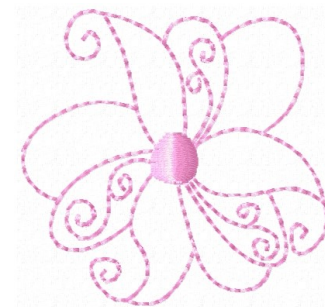

**Name:** Outline Flower Machine Embroidery Design

**SKU:** HS01-hse179hb12

**Brand:** HeartStrings Embroidery

**Unique Colors:** 13 (1 color Stops)

## Unique Colors

	<b>Color Name (Color Code)</b>	<b>Manufacturer - Type</b>
	Super White (1001) [No Color Selected]	madeira - rayon
	Dusty Lilac (1263) [No Color Selected]	madeira - rayon
	Crocus (286)	Exquisite - Polyester 1000m

# Complete Color Sequence

#		Color Name (Color Code)	Manufacturer - Type
1		Super White (1001) [No Color Selected]	madeira - rayon
2		Super White (1001) [No Color Selected]	madeira - rayon
3		Crocus (286)	Exquisite - Polyester 1000m