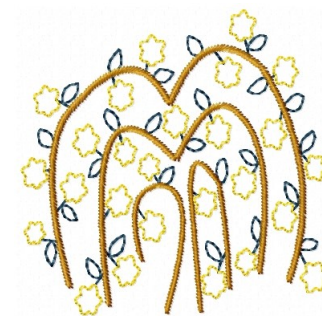

Name: Flower Tree Machine Embroidery Design

SKU: HS01-hse175hb1

Brand: HeartStrings Embroidery

Unique Colors: 13 (3 color Stops)

Unique Colors

	Color Name (Color Code)	Manufacturer - Type
	Super White (1001) [No Color Selected]	madeira - rayon
	Dusty Lilac (1263) [No Color Selected]	madeira - rayon
	Crocus (286)	Exquisite - Polyester 1000m

Complete Color Sequence

#		Color Name (Color Code)	Manufacturer - Type
1		Super White (1001) [No Color Selected]	madeira - rayon
2		Super White (1001) [No Color Selected]	madeira - rayon
3		Crocus (286)	Exquisite - Polyester 1000m