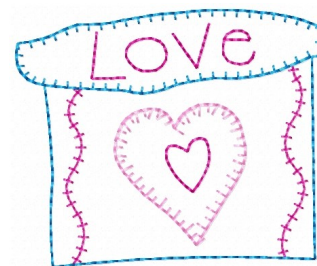

Name: Love Heart Machine Embroidery Design

SKU: HS01-hse153hb2

Brand: HeartStrings Embroidery

Unique Colors: 13 (4 color Stops)

Unique Colors

	Color Name (Color Code)	Manufacturer - Type
	Super White (1001) [No Color Selected]	madeira - rayon
	Dusty Lilac (1263) [No Color Selected]	madeira - rayon
	Crocus (286)	Exquisite - Polyester 1000m