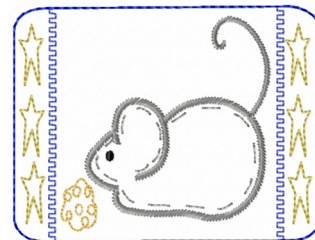

Name: Mouse Outline Machine Embroidery Design

SKU: HS01-hse150hb1

Brand: HeartStrings Embroidery

Unique Colors: 13 (5 color Stops)

Unique Colors

	Color Name (Color Code)	Manufacturer - Type
	Super White (1001) [No Color Selected]	madeira - rayon
	Dusty Lilac (1263) [No Color Selected]	madeira - rayon
	Crocus (286)	Exquisite - Polyester 1000m

Complete Color Sequence

#		Color Name (Color Code)	Manufacturer - Type
1		Super White (1001) [No Color Selected]	madeira - rayon
2		Super White (1001) [No Color Selected]	madeira - rayon
3		Crocus (286)	Exquisite - Polyester 1000m