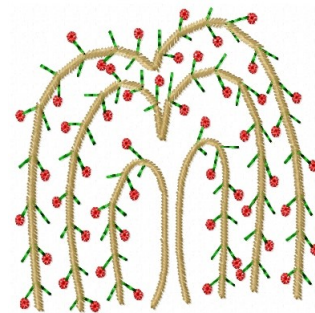

Name: Weeping Willow Machine Embroidery Design

SKU: HS01-hse112hb1

Brand: HeartStrings Embroidery

Unique Colors: 13 (3 color Stops)

Unique Colors

	Color Name (Color Code)	Manufacturer - Type
	Super White (1001) [No Color Selected]	madeira - rayon
	Dusty Lilac (1263) [No Color Selected]	madeira - rayon
	Crocus (286)	Exquisite - Polyester 1000m

Complete Color Sequence

#		Color Name (Color Code)	Manufacturer - Type
1		Super White (1001) [No Color Selected]	madeira - rayon
2		Super White (1001) [No Color Selected]	madeira - rayon
3		Crocus (286)	Exquisite - Polyester 1000m