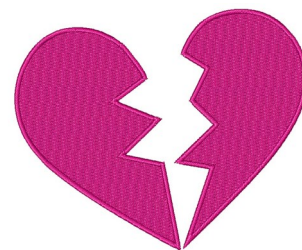

Name: Broken Heart Machine Embroidery Design

SKU: WD02-heart1_1

Brand: Windmill Designs

Unique Colors: 13 (1 color Stops)

Unique Colors

	Color Name (Color Code)	Manufacturer - Type
	Super White (1001) [No Color Selected]	madeira - rayon
	Dusty Lilac (1263) [No Color Selected]	madeira - rayon
	Crocus (286)	Exquisite - Polyester 1000m