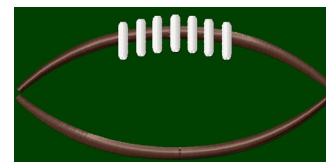

Name: Football Outline

SKU: DZD01-footbalace2clr

Brand: Digitizing Dreams

Unique Colors: 13 (2 color Stops)

Unique Colors

	Color Name (Color Code)	Manufacturer - Type
	Super White (1001) [No Color Selected]	madeira - rayon
	Dusty Lilac (1263) [No Color Selected]	madeira - rayon
	Crocus (286)	Exquisite - Polyester 1000m

Complete Color Sequence

#		Color Name (Color Code)	Manufacturer - Type
1		Super White (1001) [No Color Selected]	madeira - rayon
2		Super White (1001) [No Color Selected]	madeira - rayon
3		Crocus (286)	Exquisite - Polyester 1000m