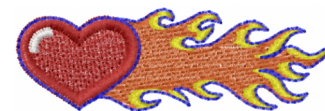

Name: Flaming heart Machine Embroidery Design

SKU: DS01-flaming_heart_2

Brand: DataStitch

Unique Colors: 13 (5 color Stops)

Unique Colors

	Color Name (Color Code)	Manufacturer - Type
	Super White (1001) [No Color Selected]	madeira - rayon
	Dusty Lilac (1263) [No Color Selected]	madeira - rayon
	Crocus (286)	Exquisite - Polyester 1000m

Complete Color Sequence

#		Color Name (Color Code)	Manufacturer - Type
1		Super White (1001) [No Color Selected]	madeira - rayon
2		Super White (1001) [No Color Selected]	madeira - rayon
3		Crocus (286)	Exquisite - Polyester 1000m