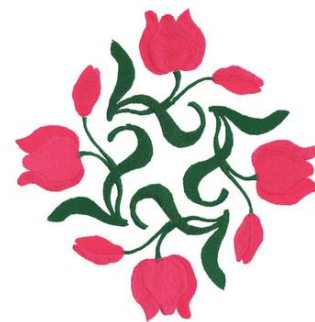

Name: Pink Tulips Machine Embroidery Design

SKU: DC01-fl0160

Brand: Dakota Collectibles

Unique Colors: 13 (2 color Stops)

Unique Colors

	Color Name (Color Code)	Manufacturer - Type
	Super White (1001) [No Color Selected]	madeira - rayon
	Dusty Lilac (1263) [No Color Selected]	madeira - rayon
	Crocus (286)	Exquisite - Polyester 1000m