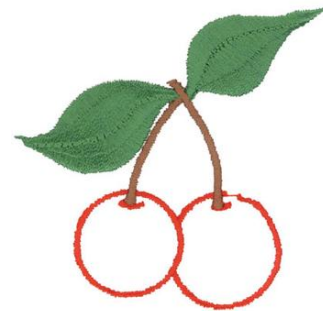

Name: Cherries Outline Machine Embroidery Design

SKU: DC01-fl0032

Brand: Dakota Collectibles

Unique Colors: 13 (3 color Stops)

Unique Colors

	Color Name (Color Code)	Manufacturer - Type
	Super White (1001) [No Color Selected]	madeira - rayon
	Dusty Lilac (1263) [No Color Selected]	madeira - rayon
	Crocus (286)	Exquisite - Polyester 1000m

Complete Color Sequence

#		Color Name (Color Code)	Manufacturer - Type
1		Super White (1001) [No Color Selected]	madeira - rayon
2		Super White (1001) [No Color Selected]	madeira - rayon
3		Crocus (286)	Exquisite - Polyester 1000m