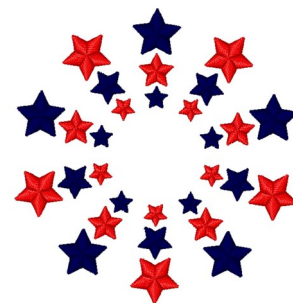

Name: Patriotic Stars Machine Embroidery Design

SKU: WD02-firework3_1

Brand: Windmill Designs

Unique Colors: 13 (4 color Stops)

Unique Colors

	Color Name (Color Code)	Manufacturer - Type
	Super White (1001) [No Color Selected]	madeira - rayon
	Dusty Lilac (1263) [No Color Selected]	madeira - rayon
	Crocus (286)	Exquisite - Polyester 1000m

Complete Color Sequence

#		Color Name (Color Code)	Manufacturer - Type
1		Super White (1001) [No Color Selected]	madeira - rayon
2		Super White (1001) [No Color Selected]	madeira - rayon
3		Crocus (286)	Exquisite - Polyester 1000m