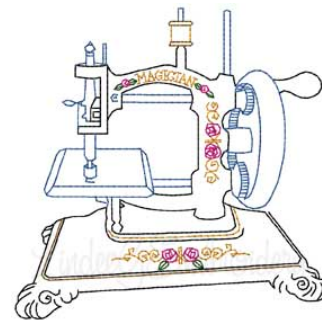

Name: Magician - Multicolor (3 sizes)

SKU: LGE01-es00202

Brand: Lindee G Embroidery

Unique Colors: 13 (1 color Stops)

Unique Colors

	Color Name (Color Code)	Manufacturer - Type
	Super White (1001) [No Color Selected]	madeira - rayon
	Dusty Lilac (1263) [No Color Selected]	madeira - rayon
	Crocus (286)	Exquisite - Polyester 1000m