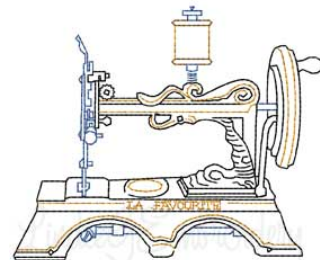

Name: La Favourite - Multicolor (3 sizes)

SKU: LGE01-es00108

Brand: Lindee G Embroidery

Unique Colors: 13 (1 color Stops)

Unique Colors

	Color Name (Color Code)	Manufacturer - Type
	Super White (1001) [No Color Selected]	madeira - rayon
	Dusty Lilac (1263) [No Color Selected]	madeira - rayon
	Crocus (286)	Exquisite - Polyester 1000m

Complete Color Sequence

#		Color Name (Color Code)	Manufacturer - Type
1		Super White (1001) [No Color Selected]	madeira - rayon
2		Super White (1001) [No Color Selected]	madeira - rayon
3		Crocus (286)	Exquisite - Polyester 1000m