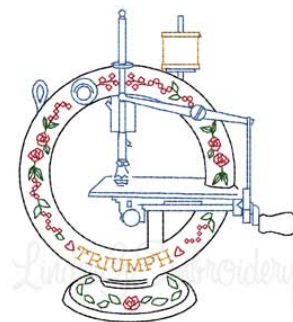

Name: Triumph - Multicolor (3 sizes)

SKU: LGE01-es00102

Brand: Lindee G Embroidery

Unique Colors: 13 (1 color Stops)

Unique Colors

	Color Name (Color Code)	Manufacturer - Type
	Super White (1001) [No Color Selected]	madeira - rayon
	Dusty Lilac (1263) [No Color Selected]	madeira - rayon
	Crocus (286)	Exquisite - Polyester 1000m