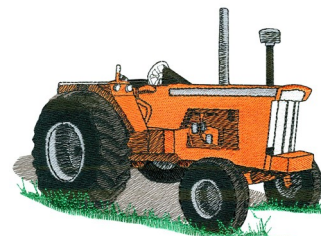

Name: Classic tractor

SKU: GSD01-eqg370

Brand: Grand Slam Designs

Unique Colors: 13 (12 color Stops)

Unique Colors

	Color Name (Color Code)	Manufacturer - Type
	Super White (1001) [No Color Selected]	madeira - rayon
	Dusty Lilac (1263) [No Color Selected]	madeira - rayon
	Crocus (286)	Exquisite - Polyester 1000m