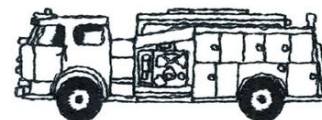

Name: Pumper Outline Machine Embroidery Design

SKU: DC01-eq0121

Brand: Dakota Collectibles

Unique Colors: 13 (1 color Stops)

Unique Colors

	Color Name (Color Code)	Manufacturer - Type
	Super White (1001) [No Color Selected]	madeira - rayon
	Dusty Lilac (1263) [No Color Selected]	madeira - rayon
	Crocus (286)	Exquisite - Polyester 1000m