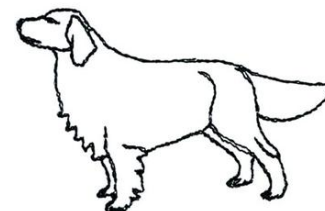

Name: Golden Retriever Outline Machine
Embroidery Design

SKU: DC01-dg0099

Brand: Dakota Collectibles

Unique Colors: 13 (1 color Stops)

Unique Colors

	Color Name (Color Code)	Manufacturer - Type
	Super White (1001) [No Color Selected]	madeira - rayon
	Dusty Lilac (1263) [No Color Selected]	madeira - rayon
	Crocus (286)	Exquisite - Polyester 1000m