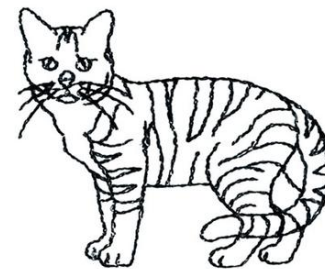

Name: Shorthair Tabby Outline Machine
Embroidery Design

SKU: DC01-dg0090

Brand: Dakota Collectibles

Unique Colors: 13 (1 color Stops)

Unique Colors

	Color Name (Color Code)	Manufacturer - Type
	Super White (1001) [No Color Selected]	madeira - rayon
	Dusty Lilac (1263) [No Color Selected]	madeira - rayon
	Crocus (286)	Exquisite - Polyester 1000m

Complete Color Sequence

#		Color Name (Color Code)	Manufacturer - Type
1		Super White (1001) [No Color Selected]	madeira - rayon
2		Super White (1001) [No Color Selected]	madeira - rayon
3		Crocus (286)	Exquisite - Polyester 1000m