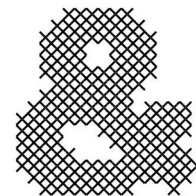

Name: Cross Stitch Font Ampersand

SKU: GSD01-crossamp

Brand: Grand Slam Designs

Unique Colors: 13 (1 color Stops)

Unique Colors

	Color Name (Color Code)	Manufacturer - Type
	Super White (1001) [No Color Selected]	madeira - rayon
	Dusty Lilac (1263) [No Color Selected]	madeira - rayon
	Crocus (286)	Exquisite - Polyester 1000m

Complete Color Sequence

#		Color Name (Color Code)	Manufacturer - Type
1		Super White (1001) [No Color Selected]	madeira - rayon
2		Super White (1001) [No Color Selected]	madeira - rayon
3		Crocus (286)	Exquisite - Polyester 1000m