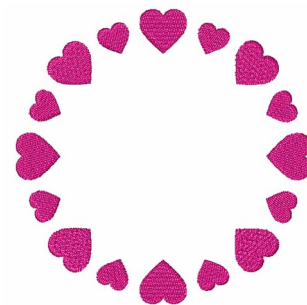

Name: Valentines Day Monogram Frame
Machine Embroidery Design

SKU: WD02-circlehearts6_1

Brand: Windmill Designs

Unique Colors: 13 (1 color Stops)

Unique Colors

	Color Name (Color Code)	Manufacturer - Type
	Super White (1001) [No Color Selected]	madeira - rayon
	Dusty Lilac (1263) [No Color Selected]	madeira - rayon
	Crocus (286)	Exquisite - Polyester 1000m

Complete Color Sequence

#		Color Name (Color Code)	Manufacturer - Type
1		Super White (1001) [No Color Selected]	madeira - rayon
2		Super White (1001) [No Color Selected]	madeira - rayon
3		Crocus (286)	Exquisite - Polyester 1000m