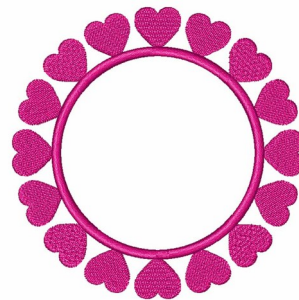

Name: Valentine Heart Circle Machine
Embroidery Design

SKU: WD02-circlehearts4_1

Brand: Windmill Designs

Unique Colors: 13 (1 color Stops)

Unique Colors

	Color Name (Color Code)	Manufacturer - Type
	Super White (1001) [No Color Selected]	madeira - rayon
	Dusty Lilac (1263) [No Color Selected]	madeira - rayon
	Crocus (286)	Exquisite - Polyester 1000m

Complete Color Sequence

#		Color Name (Color Code)	Manufacturer - Type
1		Super White (1001) [No Color Selected]	madeira - rayon
2		Super White (1001) [No Color Selected]	madeira - rayon
3		Crocus (286)	Exquisite - Polyester 1000m