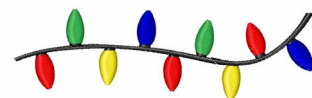

Name: Christmas Light Strand Border

SKU: WD02-christmaslightsfonttail1_1

Brand: Windmill Designs

Unique Colors: 13 (5 color Stops)

Unique Colors

	Color Name (Color Code)	Manufacturer - Type
	Super White (1001) [No Color Selected]	madeira - rayon
	Dusty Lilac (1263) [No Color Selected]	madeira - rayon
	Crocus (286)	Exquisite - Polyester 1000m

Complete Color Sequence

#		Color Name (Color Code)	Manufacturer - Type
1		Super White (1001) [No Color Selected]	madeira - rayon
2		Super White (1001) [No Color Selected]	madeira - rayon
3		Crocus (286)	Exquisite - Polyester 1000m