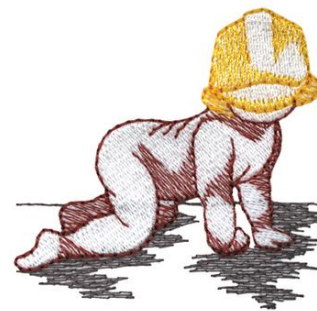

Name: Baby Construction Worker Machine
Embroidery Design

SKU: DC01-ch1755

Brand: Dakota Collectibles

Unique Colors: 13 (4 color Stops)

Unique Colors

	Color Name (Color Code)	Manufacturer - Type
	Super White (1001) [No Color Selected]	madeira - rayon
	Dusty Lilac (1263) [No Color Selected]	madeira - rayon
	Crocus (286)	Exquisite - Polyester 1000m