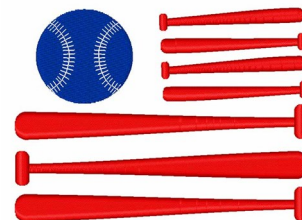

**Name:** Baseball American Flag

**SKU:** WD02-baseballflag\_1

**Brand:** Windmill Designs

**Unique Colors:** 13 (3 color Stops)

## Unique Colors

	<b>Color Name (Color Code)</b>	<b>Manufacturer - Type</b>
	Super White (1001) [No Color Selected]	madeira - rayon
	Dusty Lilac (1263) [No Color Selected]	madeira - rayon
	Crocus (286)	Exquisite - Polyester 1000m