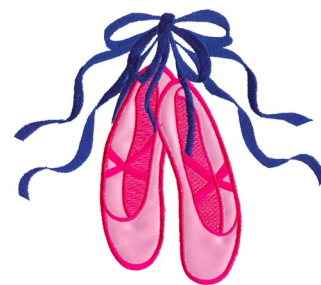

Name: Appliqué Ballet Slippers

SKU: GSD01-art082

Brand: Grand Slam Designs

Unique Colors: 13 (4 color Stops)

Unique Colors

	Color Name (Color Code)	Manufacturer - Type
	Super White (1001) [No Color Selected]	madeira - rayon
	Dusty Lilac (1263) [No Color Selected]	madeira - rayon
	Crocus (286)	Exquisite - Polyester 1000m

Complete Color Sequence

#		Color Name (Color Code)	Manufacturer - Type
1		Super White (1001) [No Color Selected]	madeira - rayon
2		Super White (1001) [No Color Selected]	madeira - rayon
3		Crocus (286)	Exquisite - Polyester 1000m