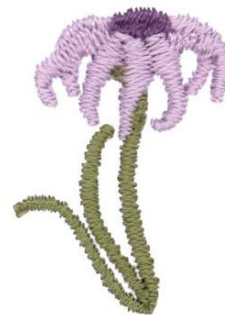

Name: Purple Flower Machine Embroidery Design

SKU: DC01-XS2402

Brand: Dakota Collectibles

Unique Colors: 13 (3 color Stops)

Unique Colors

	Color Name (Color Code)	Manufacturer - Type
	Super White (1001) [No Color Selected]	madeira - rayon
	Dusty Lilac (1263) [No Color Selected]	madeira - rayon
	Crocus (286)	Exquisite - Polyester 1000m

Complete Color Sequence

#		Color Name (Color Code)	Manufacturer - Type
1		Super White (1001) [No Color Selected]	madeira - rayon
2		Super White (1001) [No Color Selected]	madeira - rayon
3		Crocus (286)	Exquisite - Polyester 1000m