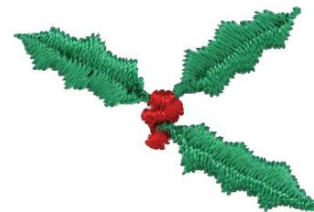

Name: Holly Machine Embroidery Design

SKU: DC01-XS1679

Brand: Dakota Collectibles

Unique Colors: 13 (2 color Stops)

Unique Colors

	Color Name (Color Code)	Manufacturer - Type
	Super White (1001) [No Color Selected]	madeira - rayon
	Dusty Lilac (1263) [No Color Selected]	madeira - rayon
	Crocus (286)	Exquisite - Polyester 1000m

Complete Color Sequence

#		Color Name (Color Code)	Manufacturer - Type
1		Super White (1001) [No Color Selected]	madeira - rayon
2		Super White (1001) [No Color Selected]	madeira - rayon
3		Crocus (286)	Exquisite - Polyester 1000m