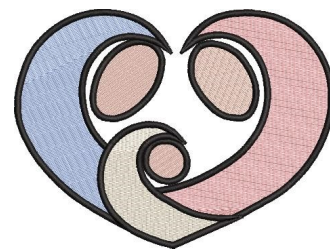

Name: Family Heart

SKU: GSD01-XMS721

Brand: Grand Slam Designs

Unique Colors: 13 (5 color Stops)

Unique Colors

	Color Name (Color Code)	Manufacturer - Type
	Super White (1001) [No Color Selected]	madeira - rayon
	Dusty Lilac (1263) [No Color Selected]	madeira - rayon
	Crocus (286)	Exquisite - Polyester 1000m

Complete Color Sequence

#		Color Name (Color Code)	Manufacturer - Type
1		Super White (1001) [No Color Selected]	madeira - rayon
2		Super White (1001) [No Color Selected]	madeira - rayon
3		Crocus (286)	Exquisite - Polyester 1000m