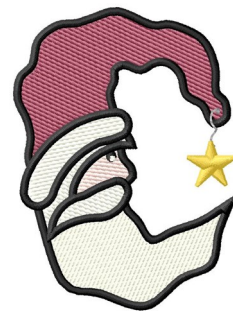

Name: Santa Moon Machine Embroidery Design

SKU: GSD01-XMS683

Brand: Grand Slam Designs

Unique Colors: 13 (6 color Stops)

Unique Colors

	Color Name (Color Code)	Manufacturer - Type
	Super White (1001) [No Color Selected]	madeira - rayon
	Dusty Lilac (1263) [No Color Selected]	madeira - rayon
	Crocus (286)	Exquisite - Polyester 1000m

Complete Color Sequence

#		Color Name (Color Code)	Manufacturer - Type
1		Super White (1001) [No Color Selected]	madeira - rayon
2		Super White (1001) [No Color Selected]	madeira - rayon
3		Crocus (286)	Exquisite - Polyester 1000m