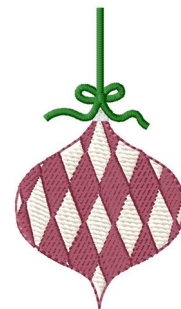

Name: Christmas Ornament Machine
Embroidery Design

SKU: GSD01-XMS663

Brand: Grand Slam Designs

Unique Colors: 13 (4 color Stops)

Unique Colors

	Color Name (Color Code)	Manufacturer - Type
	Super White (1001) [No Color Selected]	madeira - rayon
	Dusty Lilac (1263) [No Color Selected]	madeira - rayon
	Crocus (286)	Exquisite - Polyester 1000m

Complete Color Sequence

#		Color Name (Color Code)	Manufacturer - Type
1		Super White (1001) [No Color Selected]	madeira - rayon
2		Super White (1001) [No Color Selected]	madeira - rayon
3		Crocus (286)	Exquisite - Polyester 1000m