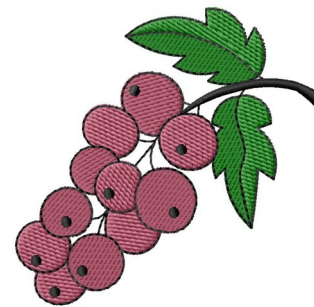

Name: Holly Berries Machine Embroidery Design

SKU: GSD01-XMS609

Brand: Grand Slam Designs

Unique Colors: 13 (3 color Stops)

Unique Colors

	Color Name (Color Code)	Manufacturer - Type
	Super White (1001) [No Color Selected]	madeira - rayon
	Dusty Lilac (1263) [No Color Selected]	madeira - rayon
	Crocus (286)	Exquisite - Polyester 1000m

Complete Color Sequence

#		Color Name (Color Code)	Manufacturer - Type
1		Super White (1001) [No Color Selected]	madeira - rayon
2		Super White (1001) [No Color Selected]	madeira - rayon
3		Crocus (286)	Exquisite - Polyester 1000m