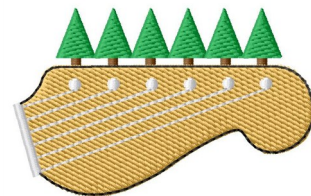

Name: Guitar Head Machine Embroidery Design

SKU: GSD01-XMS557

Brand: Grand Slam Designs

Unique Colors: 13 (5 color Stops)

Unique Colors

	Color Name (Color Code)	Manufacturer - Type
	Super White (1001) [No Color Selected]	madeira - rayon
	Dusty Lilac (1263) [No Color Selected]	madeira - rayon
	Crocus (286)	Exquisite - Polyester 1000m

Complete Color Sequence

#		Color Name (Color Code)	Manufacturer - Type
1		Super White (1001) [No Color Selected]	madeira - rayon
2		Super White (1001) [No Color Selected]	madeira - rayon
3		Crocus (286)	Exquisite - Polyester 1000m