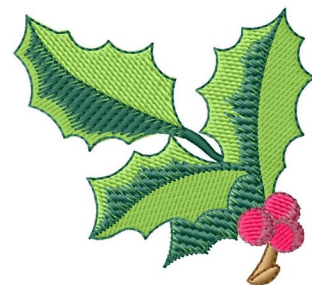

**Name:** Holly Machine Embroidery Design

**SKU:** GSD01-XMS545

**Brand:** Grand Slam Designs

**Unique Colors:** 13 (6 color Stops)

## Unique Colors

	<b>Color Name (Color Code)</b>	<b>Manufacturer - Type</b>
	Super White (1001) [No Color Selected]	madeira - rayon
	Dusty Lilac (1263) [No Color Selected]	madeira - rayon
	Crocus (286)	Exquisite - Polyester 1000m