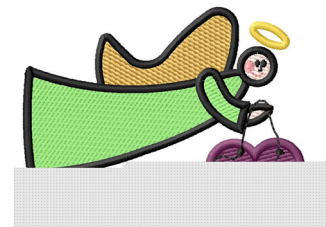

Name: Angel and Heart

SKU: GSD01-XMS327

Brand: Grand Slam Designs

Unique Colors: 13 (8 color Stops)

Unique Colors

	Color Name (Color Code)	Manufacturer - Type
	Super White (1001) [No Color Selected]	madeira - rayon
	Dusty Lilac (1263) [No Color Selected]	madeira - rayon
	Crocus (286)	Exquisite - Polyester 1000m

Complete Color Sequence

#		Color Name (Color Code)	Manufacturer - Type
1		Super White (1001) [No Color Selected]	madeira - rayon
2		Super White (1001) [No Color Selected]	madeira - rayon
3		Crocus (286)	Exquisite - Polyester 1000m