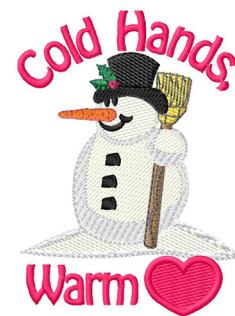

Name: Cold Hands Warm Heart Machine
Embroidery Design

SKU: GSD01-XMS295T7

Brand: Grand Slam Designs

Unique Colors: 13 (13 color Stops)

Unique Colors

	Color Name (Color Code)	Manufacturer - Type
	Super White (1001) [No Color Selected]	madeira - rayon
	Dusty Lilac (1263) [No Color Selected]	madeira - rayon
	Crocus (286)	Exquisite - Polyester 1000m