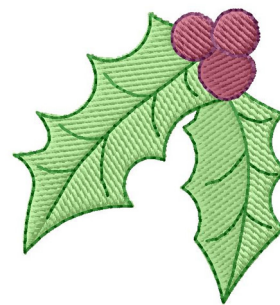

Name: Holly Machine Embroidery Design

SKU: GSD01-XMS257

Brand: Grand Slam Designs

Unique Colors: 13 (4 color Stops)

Unique Colors

	Color Name (Color Code)	Manufacturer - Type
	Super White (1001) [No Color Selected]	madeira - rayon
	Dusty Lilac (1263) [No Color Selected]	madeira - rayon
	Crocus (286)	Exquisite - Polyester 1000m

Complete Color Sequence

#		Color Name (Color Code)	Manufacturer - Type
1		Super White (1001) [No Color Selected]	madeira - rayon
2		Super White (1001) [No Color Selected]	madeira - rayon
3		Crocus (286)	Exquisite - Polyester 1000m