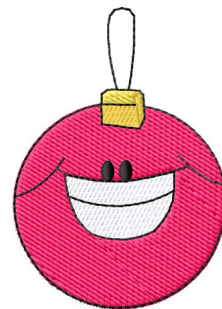

**Name:** Smiley Ornament Machine Embroidery Design

**SKU:** GSD01-XMS189

**Brand:** Grand Slam Designs

**Unique Colors:** 13 (4 color Stops)

## Unique Colors

	<b>Color Name (Color Code)</b>	<b>Manufacturer - Type</b>
	Super White (1001) [No Color Selected]	madeira - rayon
	Dusty Lilac (1263) [No Color Selected]	madeira - rayon
	Crocus (286)	Exquisite - Polyester 1000m

# Complete Color Sequence

#		Color Name (Color Code)	Manufacturer - Type
1		Super White (1001) [No Color Selected]	madeira - rayon
2		Super White (1001) [No Color Selected]	madeira - rayon
3		Crocus (286)	Exquisite - Polyester 1000m