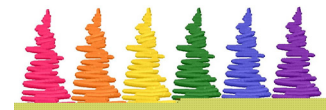

Name: Rainbow Trees Machine Embroidery Design

SKU: GSD01-XMS187

Brand: Grand Slam Designs

Unique Colors: 13 (6 color Stops)

Unique Colors

	Color Name (Color Code)	Manufacturer - Type
	Super White (1001) [No Color Selected]	madeira - rayon
	Dusty Lilac (1263) [No Color Selected]	madeira - rayon
	Crocus (286)	Exquisite - Polyester 1000m

Complete Color Sequence

#		Color Name (Color Code)	Manufacturer - Type
1		Super White (1001) [No Color Selected]	madeira - rayon
2		Super White (1001) [No Color Selected]	madeira - rayon
3		Crocus (286)	Exquisite - Polyester 1000m