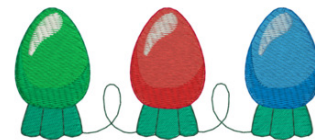

Name: Lights Border Machine Embroidery Design

SKU: DC01-XM3286

Brand: Dakota Collectibles

Unique Colors: 13 (14 color Stops)

Unique Colors

	Color Name (Color Code)	Manufacturer - Type
	Super White (1001) [No Color Selected]	madeira - rayon
	Dusty Lilac (1263) [No Color Selected]	madeira - rayon
	Crocus (286)	Exquisite - Polyester 1000m

Complete Color Sequence

#		Color Name (Color Code)	Manufacturer - Type
1		Super White (1001) [No Color Selected]	madeira - rayon
2		Super White (1001) [No Color Selected]	madeira - rayon
3		Crocus (286)	Exquisite - Polyester 1000m