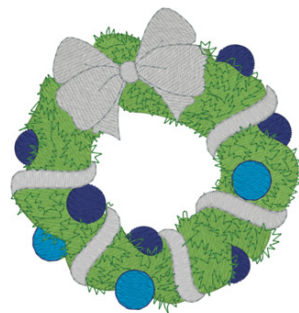

**Name:** Wreath Machine Embroidery Design

**SKU:** DC01-XM3260

**Brand:** Dakota Collectibles

**Unique Colors:** 13 (6 color Stops)

## Unique Colors

	<b>Color Name (Color Code)</b>	<b>Manufacturer - Type</b>
	Super White (1001) [No Color Selected]	madeira - rayon
	Dusty Lilac (1263) [No Color Selected]	madeira - rayon
	Crocus (286)	Exquisite - Polyester 1000m

# Complete Color Sequence

#		Color Name (Color Code)	Manufacturer - Type
1		Super White (1001) [No Color Selected]	madeira - rayon
2		Super White (1001) [No Color Selected]	madeira - rayon
3		Crocus (286)	Exquisite - Polyester 1000m