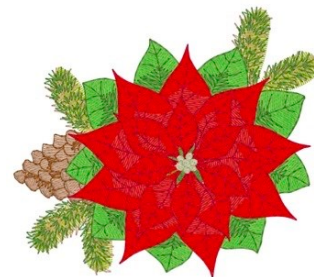

Name: Chrismtas Poinsettias & Pine Machine
Embroidery Design

SKU: DC01-XM2350

Brand: Dakota Collectibles

Unique Colors: 13 (10 color Stops)

Unique Colors

	Color Name (Color Code)	Manufacturer - Type
	Super White (1001) [No Color Selected]	madeira - rayon
	Dusty Lilac (1263) [No Color Selected]	madeira - rayon
	Crocus (286)	Exquisite - Polyester 1000m

Complete Color Sequence

#		Color Name (Color Code)	Manufacturer - Type
1		Super White (1001) [No Color Selected]	madeira - rayon
2		Super White (1001) [No Color Selected]	madeira - rayon
3		Crocus (286)	Exquisite - Polyester 1000m