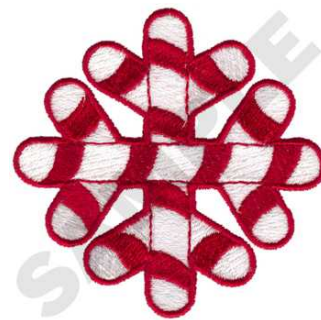

Name: Candy Cane Snowflake Machine
Embroidery Design

SKU: DC01-XM1611

Brand: Dakota Collectibles

Unique Colors: 13 (2 color Stops)

Unique Colors

	Color Name (Color Code)	Manufacturer - Type
	Super White (1001) [No Color Selected]	madeira - rayon
	Dusty Lilac (1263) [No Color Selected]	madeira - rayon
	Crocus (286)	Exquisite - Polyester 1000m

Complete Color Sequence

#		Color Name (Color Code)	Manufacturer - Type
1		Super White (1001) [No Color Selected]	madeira - rayon
2		Super White (1001) [No Color Selected]	madeira - rayon
3		Crocus (286)	Exquisite - Polyester 1000m