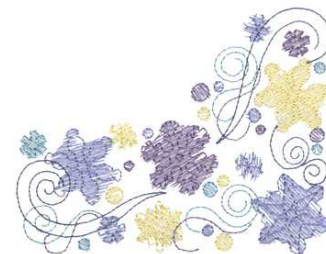

Name: Winter Corner Machine Embroidery Design

SKU: DC01-XM1506

Brand: Dakota Collectibles

Unique Colors: 13 (5 color Stops)

Unique Colors

	Color Name (Color Code)	Manufacturer - Type
	Super White (1001) [No Color Selected]	madeira - rayon
	Dusty Lilac (1263) [No Color Selected]	madeira - rayon
	Crocus (286)	Exquisite - Polyester 1000m

Complete Color Sequence

#		Color Name (Color Code)	Manufacturer - Type
1		Super White (1001) [No Color Selected]	madeira - rayon
2		Super White (1001) [No Color Selected]	madeira - rayon
3		Crocus (286)	Exquisite - Polyester 1000m