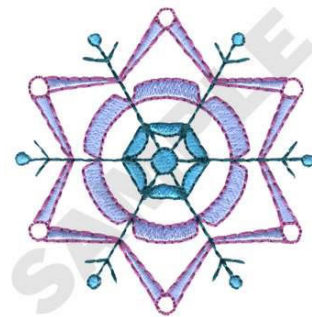

Name: Snowflake Machine Embroidery Design

SKU: DC01-XM1364

Brand: Dakota Collectibles

Unique Colors: 13 (4 color Stops)

Unique Colors

	Color Name (Color Code)	Manufacturer - Type
	Super White (1001) [No Color Selected]	madeira - rayon
	Dusty Lilac (1263) [No Color Selected]	madeira - rayon
	Crocus (286)	Exquisite - Polyester 1000m

Complete Color Sequence

#		Color Name (Color Code)	Manufacturer - Type
1		Super White (1001) [No Color Selected]	madeira - rayon
2		Super White (1001) [No Color Selected]	madeira - rayon
3		Crocus (286)	Exquisite - Polyester 1000m