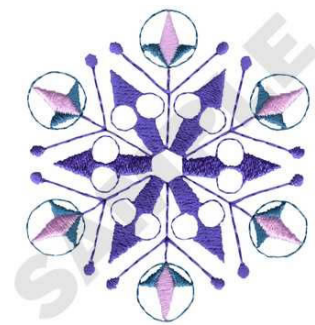

Name: Snowflake Machine Embroidery Design

SKU: DC01-XM1315

Brand: Dakota Collectibles

Unique Colors: 13 (3 color Stops)

Unique Colors

	Color Name (Color Code)	Manufacturer - Type
	Super White (1001) [No Color Selected]	madeira - rayon
	Dusty Lilac (1263) [No Color Selected]	madeira - rayon
	Crocus (286)	Exquisite - Polyester 1000m

Complete Color Sequence

#		Color Name (Color Code)	Manufacturer - Type
1		Super White (1001) [No Color Selected]	madeira - rayon
2		Super White (1001) [No Color Selected]	madeira - rayon
3		Crocus (286)	Exquisite - Polyester 1000m