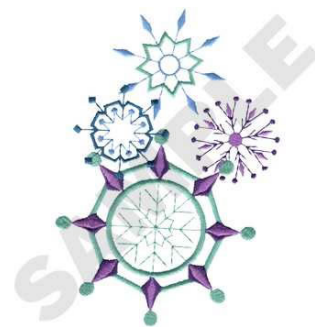

**Name:** Snowflakes Machine Embroidery Design

**SKU:** DC01-XM1304

**Brand:** Dakota Collectibles

**Unique Colors:** 13 (10 color Stops)

## Unique Colors

	<b>Color Name (Color Code)</b>	<b>Manufacturer - Type</b>
	Super White (1001) [No Color Selected]	madeira - rayon
	Dusty Lilac (1263) [No Color Selected]	madeira - rayon
	Crocus (286)	Exquisite - Polyester 1000m

# Complete Color Sequence

#		Color Name (Color Code)	Manufacturer - Type
1		Super White (1001) [No Color Selected]	madeira - rayon
2		Super White (1001) [No Color Selected]	madeira - rayon
3		Crocus (286)	Exquisite - Polyester 1000m